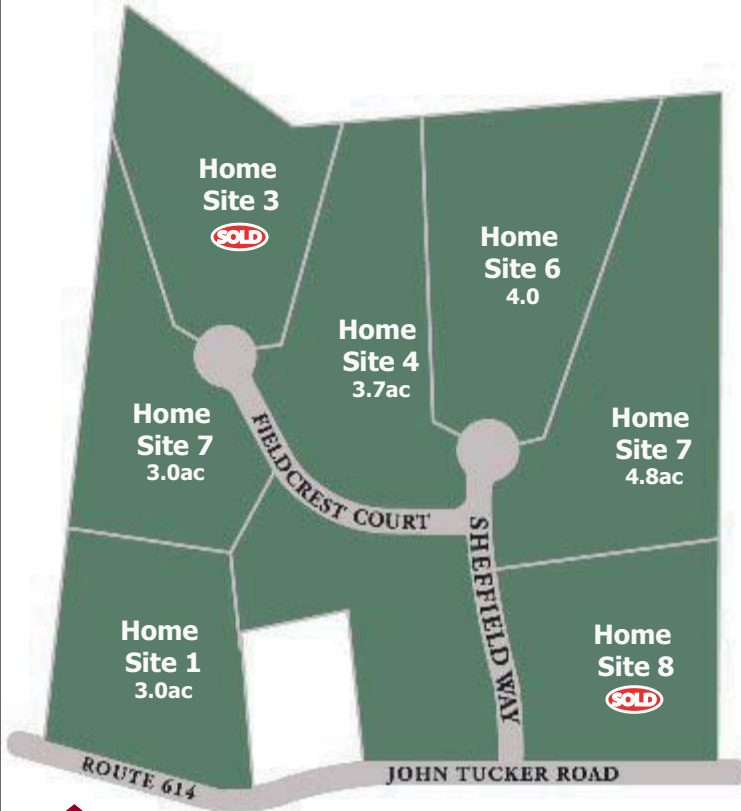

SHEFFIELD MANOR

Ever dreamt of having your own place in the country? Here is your chance! These lovely, pastoral home sites are 3+ acres in lush green countryside of scenic Madison County, Virginia.

Sheffield Manor is exclusively developed by local custom builder, Graystone Homes. Homesites are individually selected and your home is designed to fit your site and customized to your specifications. Paved roads are in place and construction has begun in this new neighborhood.

For more information, contact Graystone Homes. Or visit us on the on the web at www.graystonehomesinc.net.

Directions from Culpeper: Take Rte. 29 South toward Charlottesville. Just past the town of Madison, take a left on 230 (Orange Road). Go 3.2 miles to Aroda. Left on Route 607 (Elly Rd). Go 2.2 miles. Right on Route 614 (John Tucker Road). Property is 3/4 mile on right side (Behind 1733 John Tucker Road).